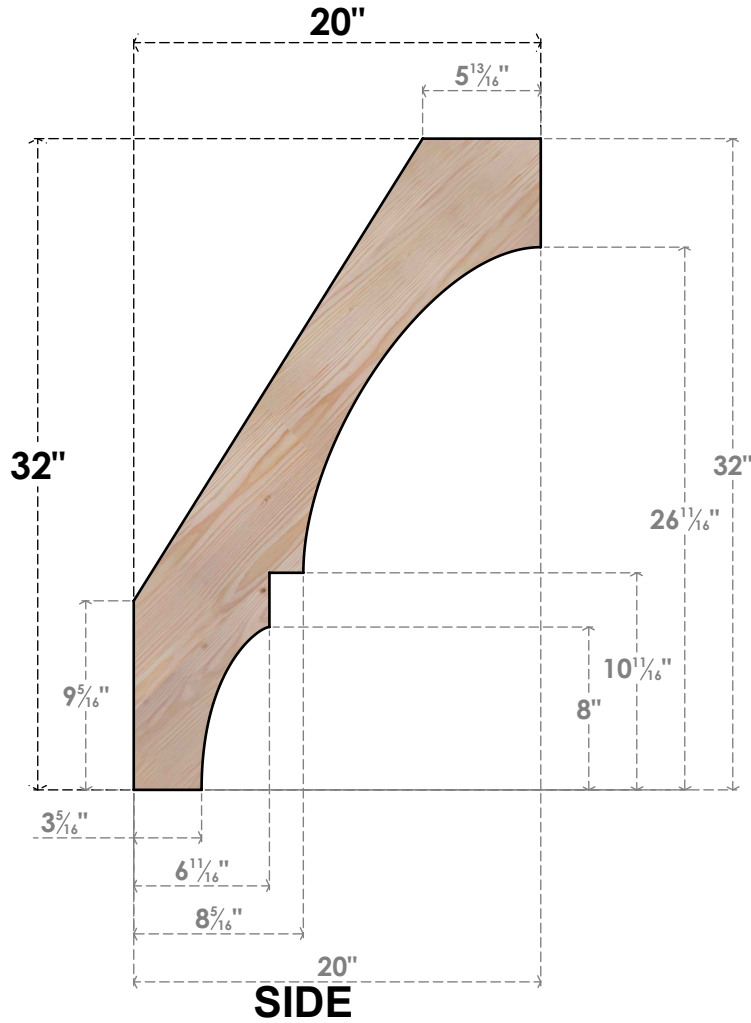

BRC06X20X32BOA00SDF

5 1/2"W X 20"D X 32"H BALBOA SMOOTH BRACE, DOUGLAS FIR

EKENA MILLWORK
 2300 WEST MAIN ST.
 CLARKSVILLE, TX 75426
 TOLL FREE: 866-607-0453
 WWW.EKENAMILLWORK.COM

NOTES

1. INSTALLATION TO BE COMPLETED IN ACCORDANCE WITH MANUFACTURER'S SPECIFICATIONS.
2. DRAWING MAY NOT BE TO SCALE
3. THIS DRAWING IS INTENDED FOR DESIGN AND PLANNING PURPOSES ONLY.
4. ALL INFORMATION CONTAINED HEREIN WAS CURRENT AT THE TIME OF DEVELOPMENT BUT MUST BE REVIEWED AND APPROVED BY THE PRODUCT MANUFACTURER TO BE CONSIDERED ACCURATE.
5. PRODUCTS ARE NOT KILN DRIED. THIS ITEM IS UNIQUE AND WILL CONTAIN THE NATURAL VARIATIONS THAT THE WOOD SPECIES OFFERS. THIS MAY RESULT IN VARIATIONS UP TO 1/4"